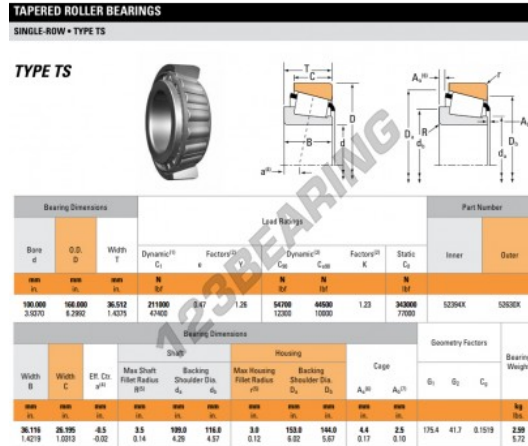

## Tapered roller bearing 52394X-52630X-TIMKEN - 52394X-52630X-TIMKEN

https://www.123bearing.com/bearing-housing/roller-bearing/tapered/52394x-52630x-timken

### PRODUCT FEATURES

Brand	TIMKEN
N° Ean13	3663952324029
Inside diameter	100 mm
Inside diameter	3.937" inch
Outside diameter	160 mm
Outside diameter	6.299" inch
Thickness	36.512 mm
Thickness	1 7/16" inch
Weight	2695 g
Packaging	1