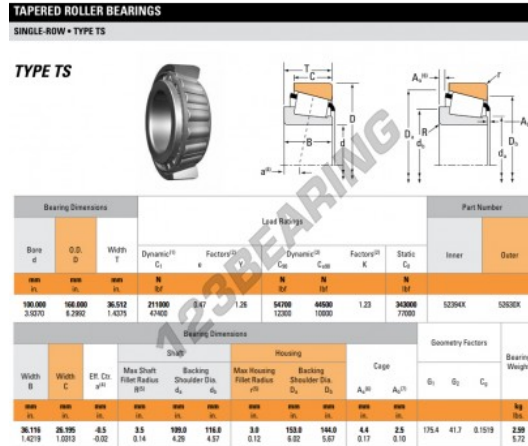

Tapered roller bearing 52394X-52630X-TIMKEN - 52394X-52630X-TIMKEN

https://www.123bearing.com/bearing-housing/roller-bearing/tapered/52394x-52630x-timken

PRODUCT FEATURES

Brand	TIMKEN
N° Ean13	3663952324029
Inside diameter	100 mm
Outside diameter	160 mm
Thickness	36.512 mm
Weight	2695 g
Packaging	1