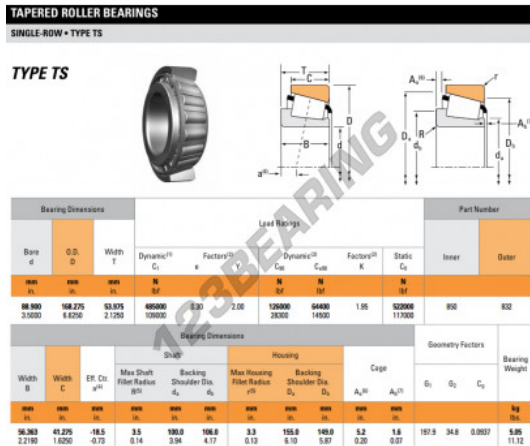

Tapered roller bearing 850-832-TIMKEN - 850-832-TIMKEN

<https://www.123bearing.com/bearing-housing/roller-bearing/tapered/850-832-timken>

PRODUCT FEATURES

Brand	TIMKEN
N° Ean13	3663952323114
Inside diameter	88.9 mm
Outside diameter	168.275 mm
Thickness	53.975 mm
Weight	5050 g
Packaging	1
Standard	No standard