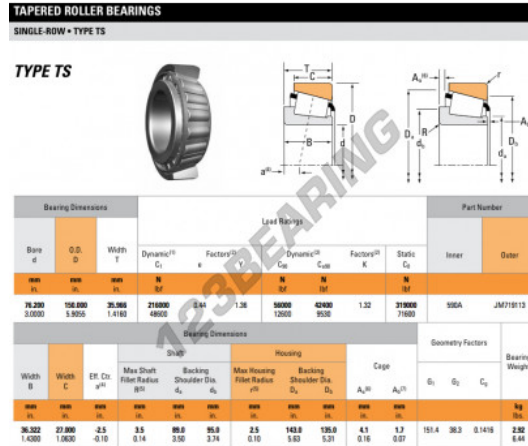

Tapered roller bearing 590A-JM719113-TIMKEN - 590A-JM719113-TIMKEN

https://www.123bearing.com/bearing-housing/roller-bearing/tapered/590a-jm719113-timken

PRODUCT FEATURES

Brand	TIMKEN
N° Ean13	3663952321660
Inside diameter	76.2 mm
Outside diameter	150 mm
Thickness	35.966 mm
Packaging	1