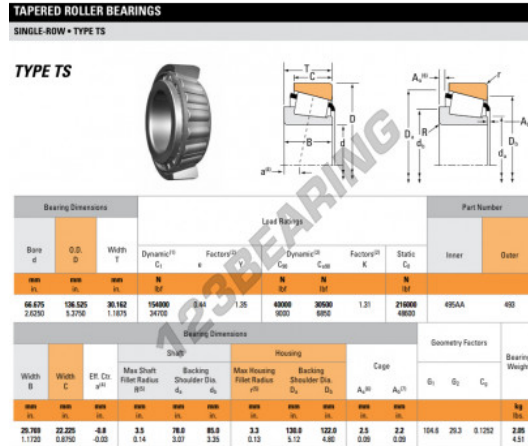

Tapered roller bearing 495AA-493-TIMKEN - 495AA-493-TIMKEN

<https://www.123bearing.com/bearing-housing/roller-bearing/tapered/495aa-493-timken>

PRODUCT FEATURES

Brand	TIMKEN
N° Ean13	3663952320151
Inside diameter	66.675 mm
Outside diameter	136.525 mm
Thickness	30.162 mm
Packaging	1