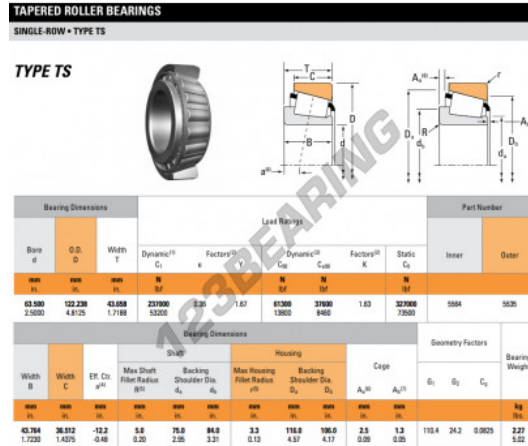

Tapered roller bearing 5564-5535-TIMKEN - 5564-5535-TIMKEN

<https://www.123bearing.com/bearing-housing/roller-bearing/tapered/5564-5535-timken>

PRODUCT FEATURES

| | |
|------------------|---------------|
| Brand | TIMKEN |
| N° Ean13 | 3663952319322 |
| Inside diameter | 63.5 mm |
| Outside diameter | 122.238 mm |
| Thickness | 43.658 mm |
| Packaging | 1 |