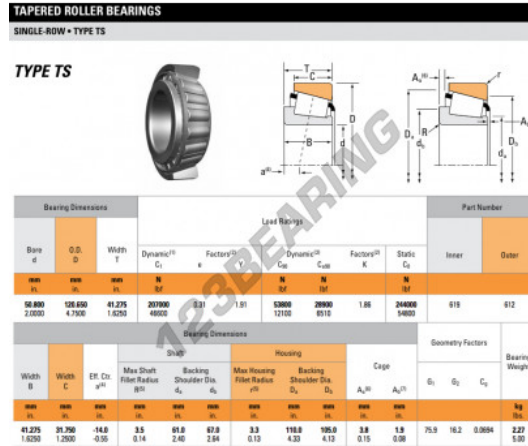

## Tapered roller bearing 619-612-TIMKEN - 619-612-TIMKEN

<https://www.123bearing.com/bearing-housing/roller-bearing/tapered/619-612-timken>

### PRODUCT FEATURES

Brand	TIMKEN
N° Ean13	3663952316451
Inside diameter	50.8 mm
Inside diameter	2" inch
Outside diameter	120.65 mm
Outside diameter	4 3/4" inch
Thickness	41.275 mm
Thickness	1 5/8" inch
Weight	2700 g
Packaging	1
Standard	No standard