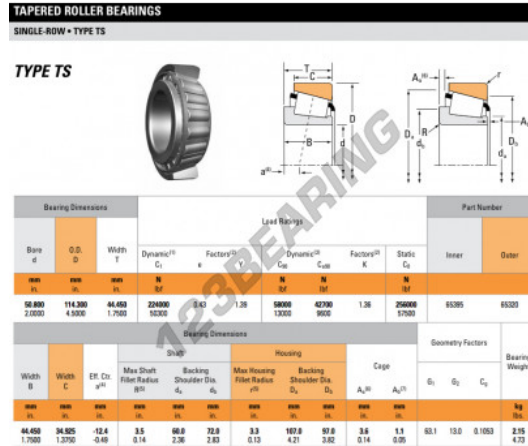

## Tapered roller bearing 65395-65320-TIMKEN - 65395-65320-TIMKEN

<https://www.123bearing.com/bearing-housing/roller-bearing/tapered/65395-65320-timken>

### PRODUCT FEATURES

Brand	TIMKEN
N° Ean13	3663952316444
Inside diameter	50.8 mm
Outside diameter	114.3 mm
Thickness	44.45 mm
Packaging	1

[contact@123bearing.com](mailto:contact@123bearing.com)

(646) 712 9672