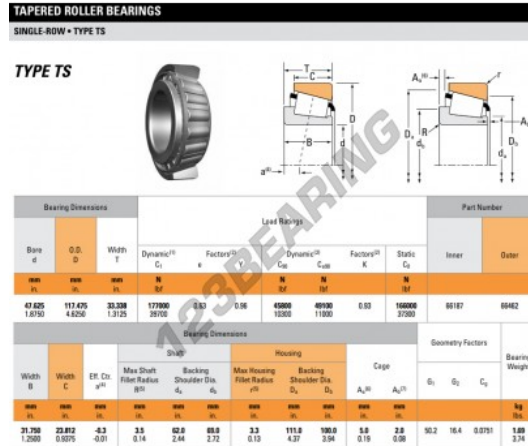

Tapered roller bearing 66187-66462-TIMKEN - 66187-66462-TIMKEN

<https://www.123bearing.com/bearing-housing/roller-bearing/tapered/66187-66462-timken>

PRODUCT FEATURES

Brand	TIMKEN
N° Ean13	3663952315379
Inside diameter	47.625 mm
Outside diameter	117.475 mm
Thickness	33.338 mm
Packaging	1