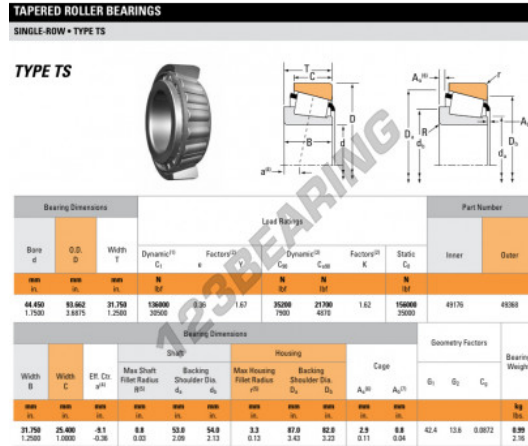

Tapered roller bearing 49176-49368-TIMKEN - 49176-49368-TIMKEN

<https://www.123bearing.com/bearing-housing/roller-bearing/tapered/49176-49368-timken>

PRODUCT FEATURES

Brand	TIMKEN
N° Ean13	3663952314013
Inside diameter	44.45 mm
Outside diameter	93.66 mm
Thickness	31.75 mm
Weight	1023 g
Packaging	1